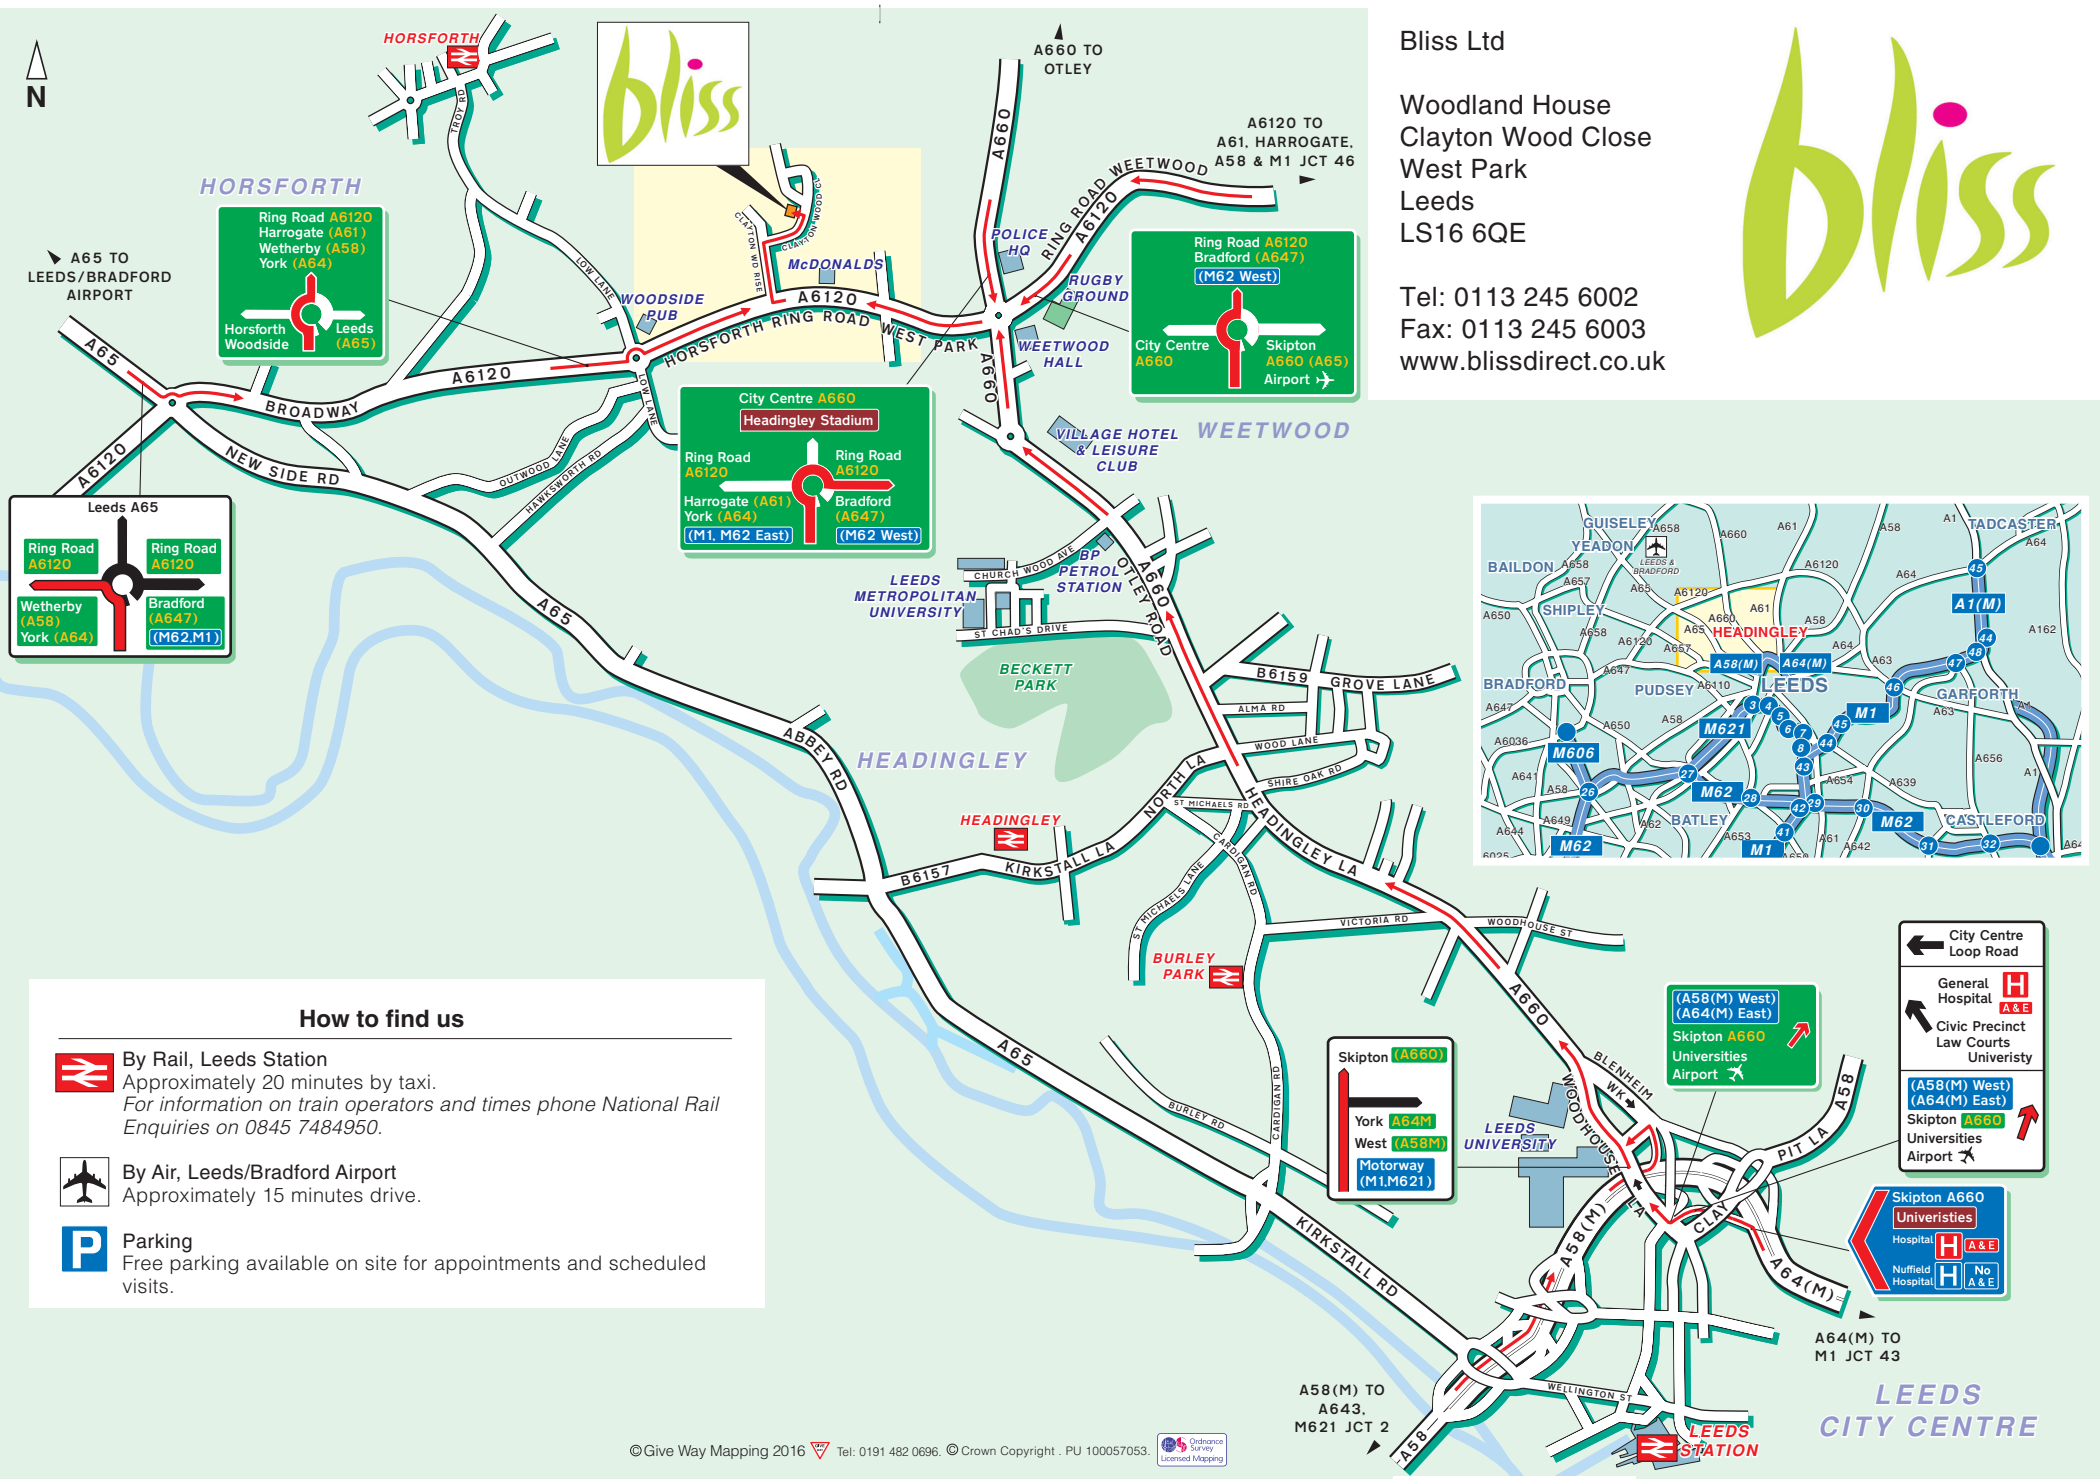

Bliss Ltd

Woodland House
Clayton Wood Close
West Park
Leeds
LS16 6QE

Tel: 0113 245 6002
Fax: 0113 245 6003
www.blissdirect.co.uk

How to find us

By Rail, Leeds Station
Approximately 20 minutes by taxi.
For information on train operators and times phone National Rail Enquiries on 0845 7484950.

By Air, Leeds/Bradford Airport
Approximately 15 minutes drive.

Parking
Free parking available on site for appointments and scheduled visits.

← City Centre Loop Road

General Hospital **H**
A&E

← Civic Precinct Law Courts University

(A58(M) West) (A64(M) East)
Skipton **A660**
Universities Airport ✈️

Skipton **A660**
Universities Hospital **H**
A&E
Nuffield Hospital **H**
No A&E

Skipton **(A660)**

York **(A64M)**
West **(A58M)**
Motorway **(M1,M621)**

(A58(M) West) (A64(M) East)
Skipton **A660**
Universities Airport ✈️